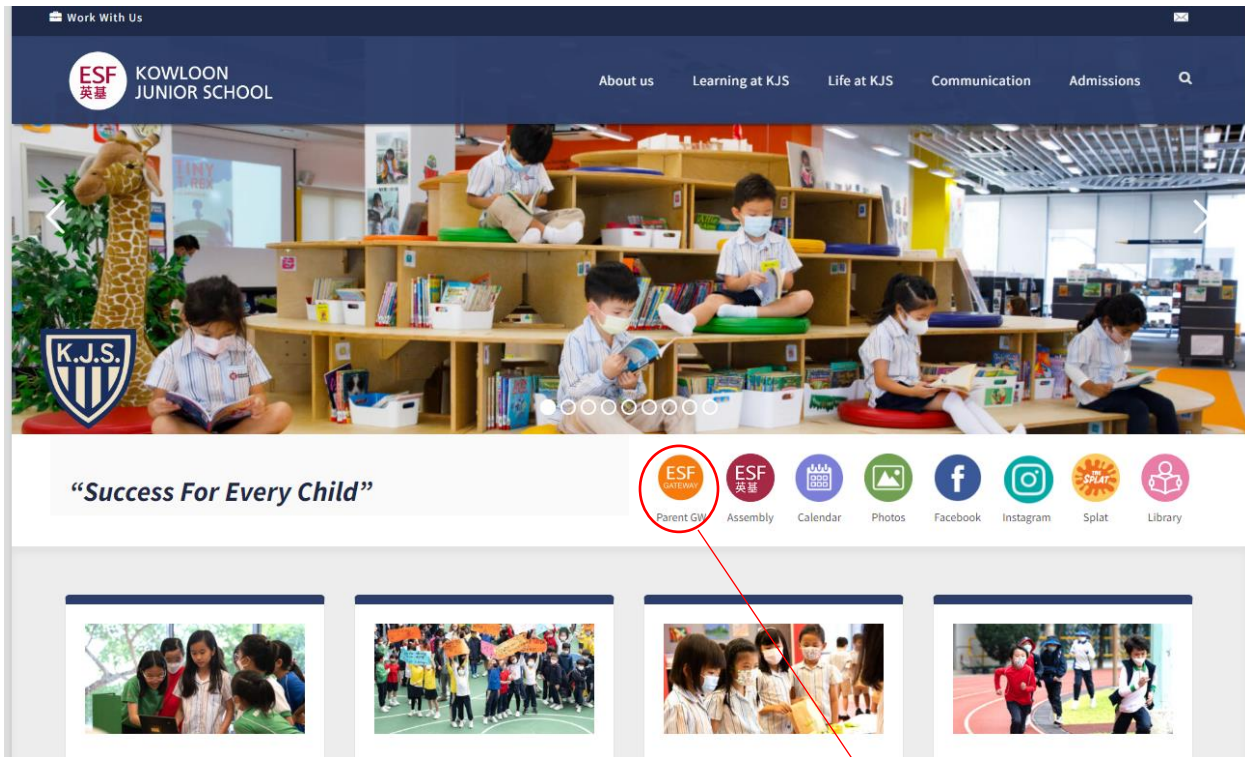

Parent Gateway Login Guide

Please enter our school website – www.kjs.edu.hk

Click on the Parent GW icon to redirect you to the login page.

Select our school name and enter the login details.